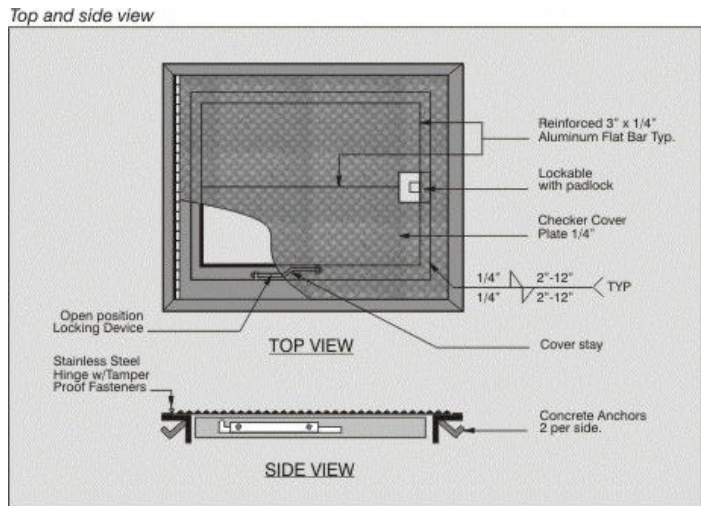

Aluminum Accessories Available On Request

Drip Proof Access Doors

Standard Opening Sizes - 36 X 36
30 X 30
24 X 24

Custom Size Openings and Heights Available On Special Order

Flush Mount Access Doors

Standard Opening Sizes - 36 X 36
32 X 25
30 X 21

Custom Size Openings Available On Special Order

Access Ladders

Non Slip Aluminum Rungs On 12" Centres
Order To Required Height