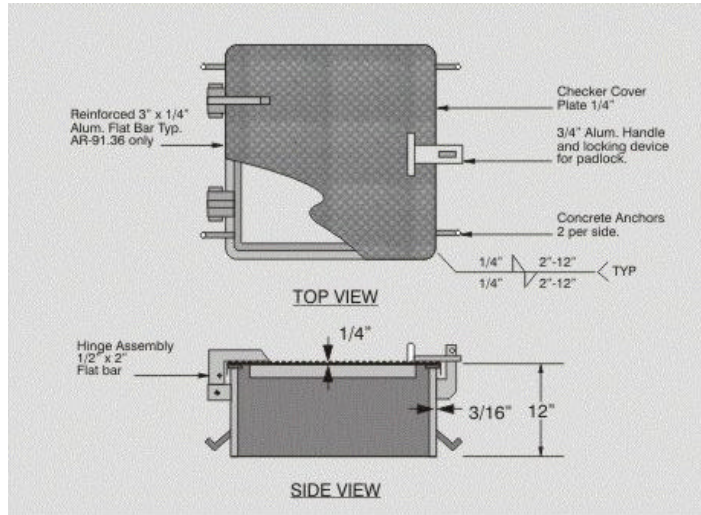

Aluminum Accessories Available On Request

Drip Proof Access Doors

Standard Opening Sizes - 36 X 36
30 X 30
24 X 24

Custom Size Openings and Heights Available On Special Order

Flush Mount Access Doors

Standard Opening Sizes - 36 X 36
32 X 25
30 X 21

Custom Size Openings Available On Special Order

Access Ladders

Non Slip Aluminum Rungs On 12" Centres
Order To Required Height